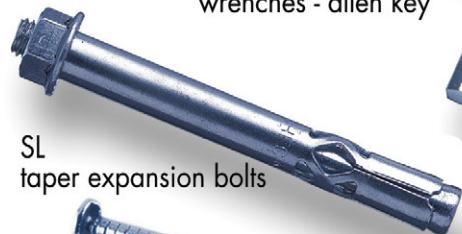

FSP
furniture screws, hexagon
socket pan head

CRSD
cross dowels

555T
tee nuts 4 prongs

911
torque hexagon
wrenches - allen key

HS
nail-in hammer drive
screws

RB
expansion bolts
hex head

SL
taper expansion bolts

FD
hanger bolts wood
machine threaded

975
fully threaded stud

NL
nails

Our fasteners are available in various materials including mild steel, high tensile steel or stainless steel, aluminium, and brass. **We also offer various plating options.**