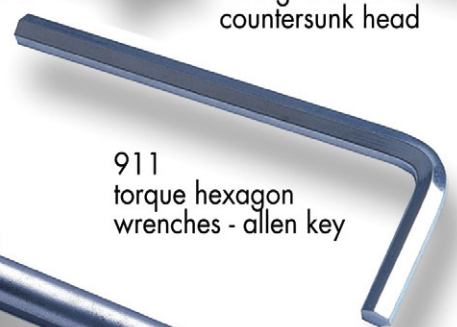

7997/97
woodscrews CSK

85/7985/84
machine screws
pan/cheese head

963/965
machine screws
countersunk head

GBN
gutter bolts, sq press nuts
mull head cross slot

FS
furniture screws
hexagon socket
countersunk head

FSP
furniture screws, hexagon
socket pan head

CRSD
cross dowels

555T
tee nuts 4 prongs

911
torque hexagon
wrenches - allen key

HS
nail-in hammer drive
screws

RB
expansion bolts
hex head

SL
taper expansion bolts