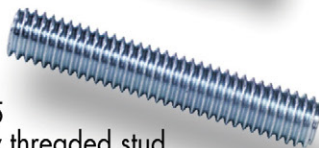

FSP
furniture screws, hexagon
socket pan head

CRSD
cross dowels

555T
tee nuts 4 prongs

911
torque hexagon
wrenches - allen key

HS
nail-in hammer drive
screws

RB
expansion bolts
hex head

SL
taper expansion bolts

FD
hanger bolts wood
machine threaded

975
fully threaded stud

NL
nails

Our fasteners are available in various materials including mild steel, high tensile steel or stainless steel, aluminium, and brass. **We also offer various plating options.**