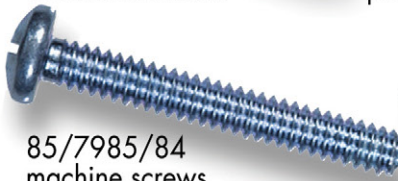

85/7985/84
machine screws
pan/cheese head